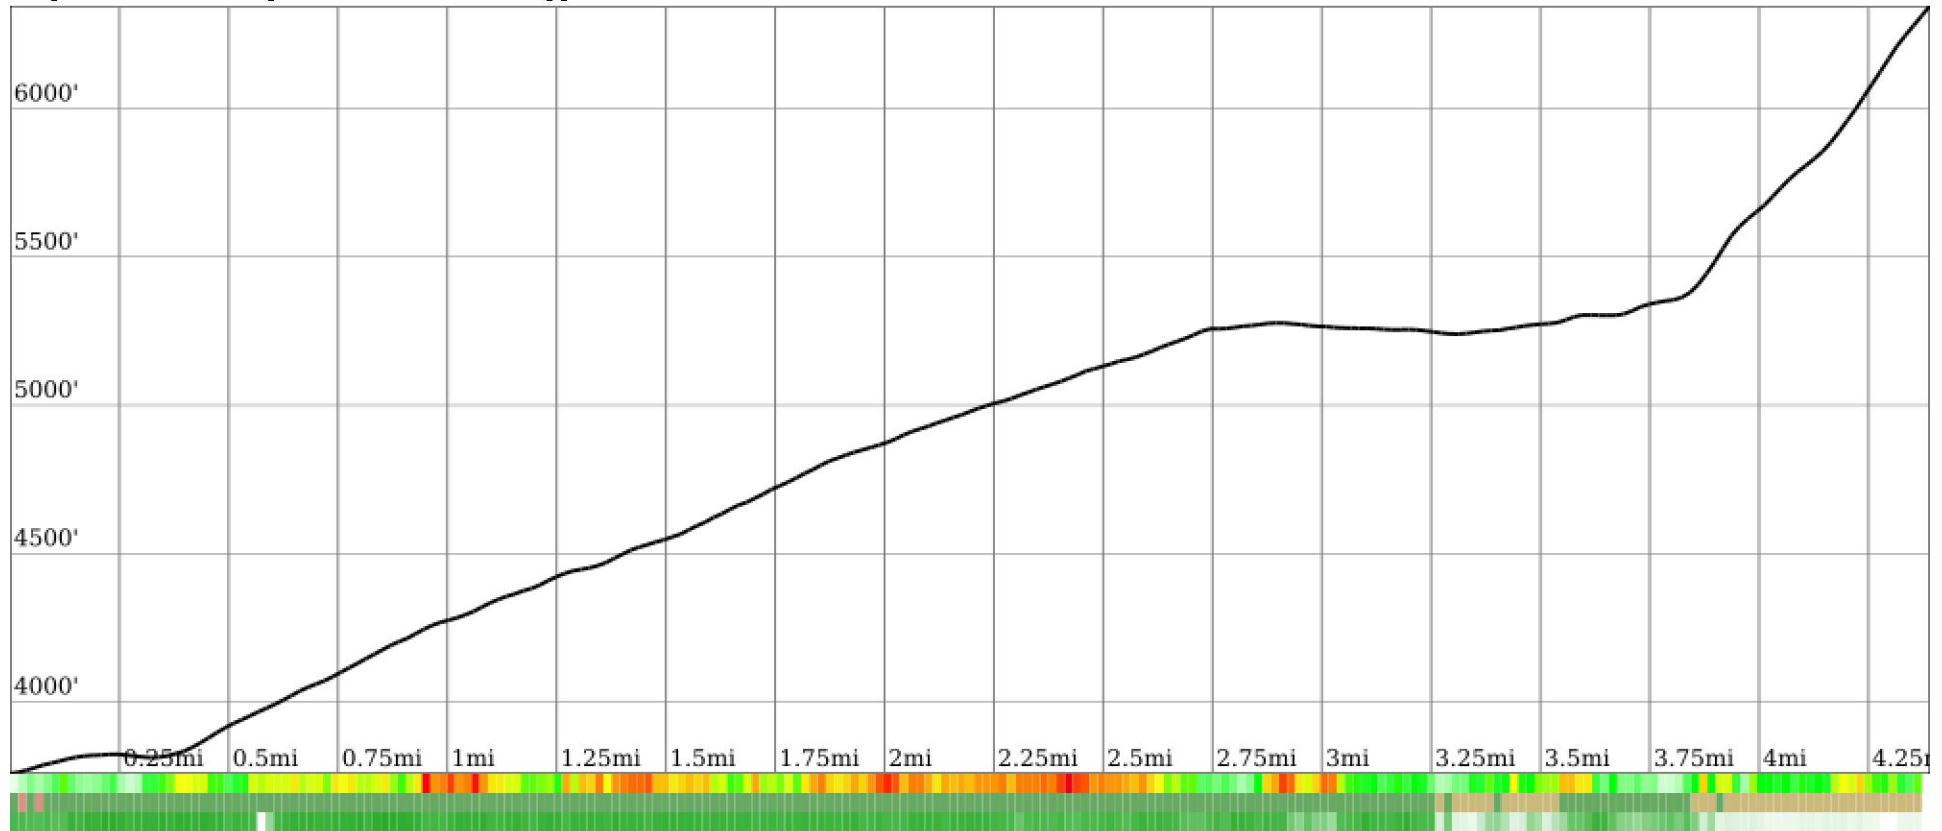

Measured Profile

range 3757' to 6345' gain 2638' loss 49' exaggeration 3.6x

Slope Angle (top), Land Cover (middle), Tree Cover (bottom)